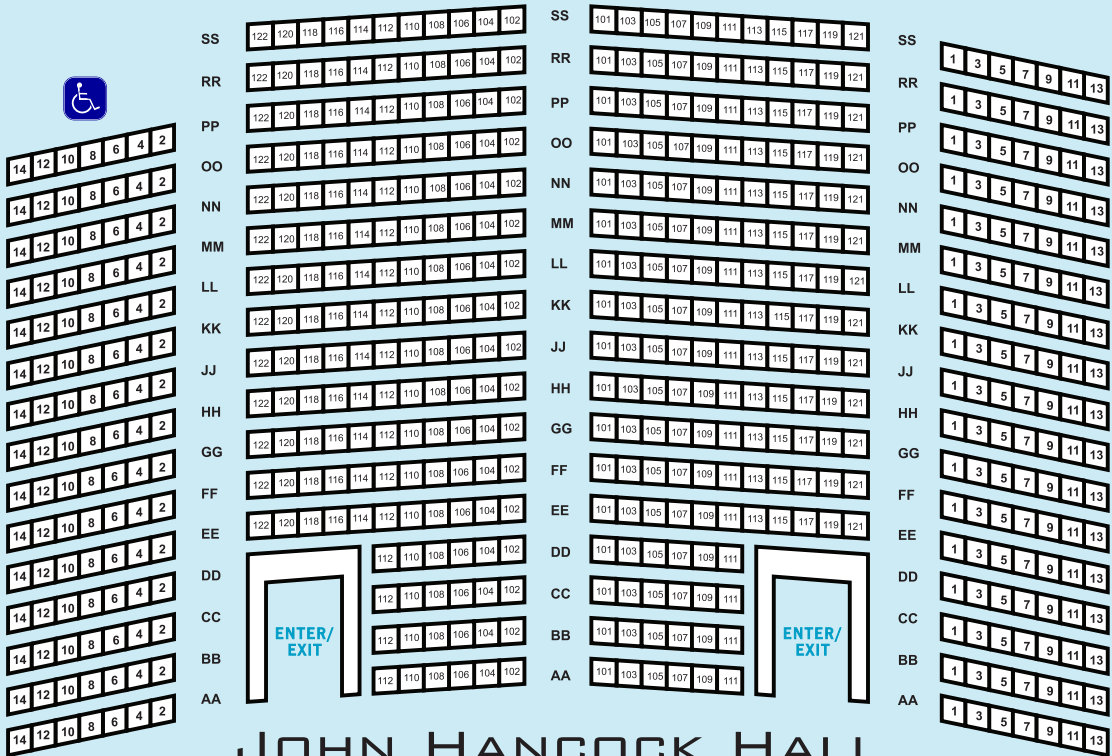

EXIT

EXIT

Maximum Capacity:
1,092 Seats
(plus Accessible Seating)

EXIT

UPPER ORCHESTRA

UPPER ORCHESTRA

558 Seats

Left: 119
Left Center: 167
Right Center: 167
Right: 105

JOHN HANCOCK HALL

ENTER/EXIT

ENTER/EXIT

LOWER ORCHESTRA

LOWER ORCHESTRA

534 Seats

Left: 154
Center: 226
Right: 154

EXIT

EXIT

ORCHESTRA PIT

STAGE

BACK BAY
EVENTS CENTER