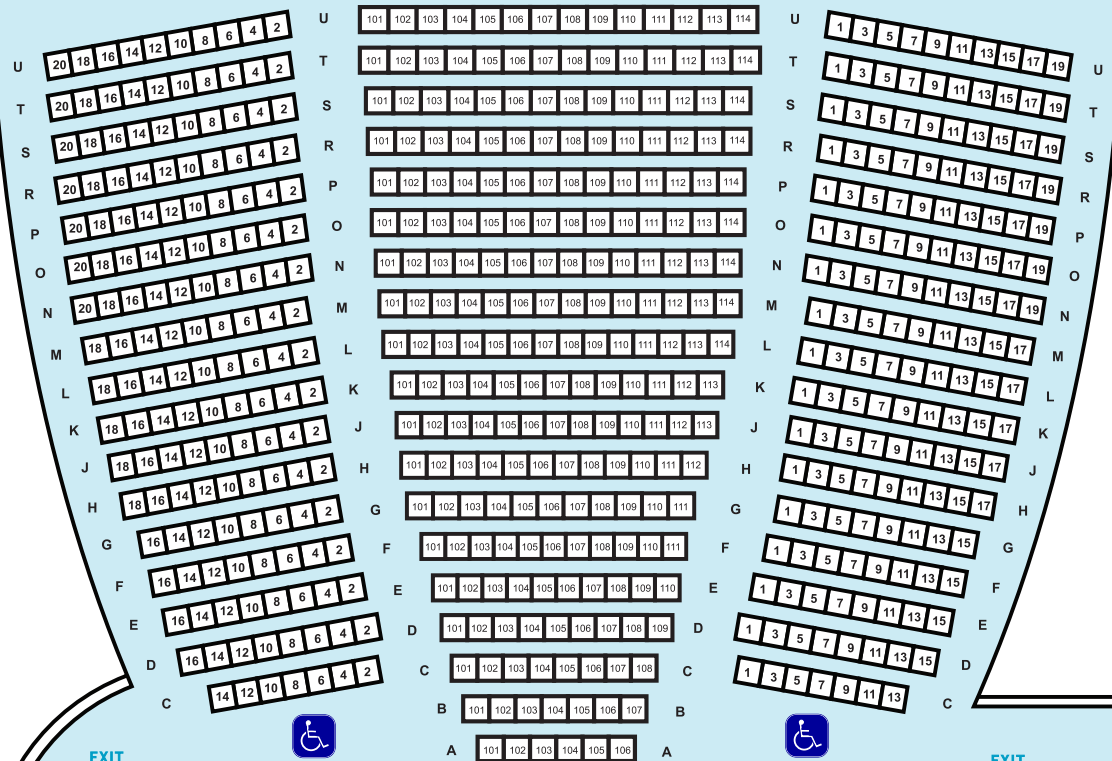

EXIT

EXIT

Maximum Capacity:
1,092 Seats
(plus Accessible Seating)

EXIT

UPPER ORCHESTRA

UPPER ORCHESTRA

558 Seats

Left: 119
Left Center: 167
Right Center: 167
Right: 105

JOHN HANCOCK HALL

ENTER/EXIT

ENTER/EXIT

LOWER ORCHESTRA

LOWER ORCHESTRA

534 Seats

Left: 154
Center: 226
Right: 154

EXIT

EXIT

ORCHESTRA PIT

STAGE

BACK BAY
EVENTS CENTER